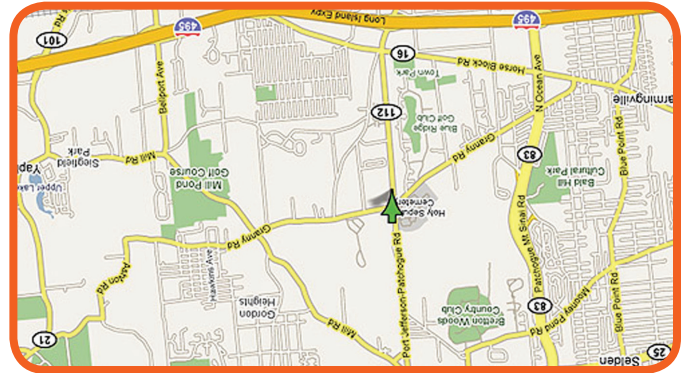

www.countryfairpark.com

3351 Route 112, Medford, NY 11763  
Phone: 631-732-0579

**Park Address:**

**Directions:**  
LIE Exit 64 - North 1 Mile

**COUNTRY FAIR ENTERTAINMENT PARK**

WE HOPE YOU CAN COME!

YOU'RE INVITED TO