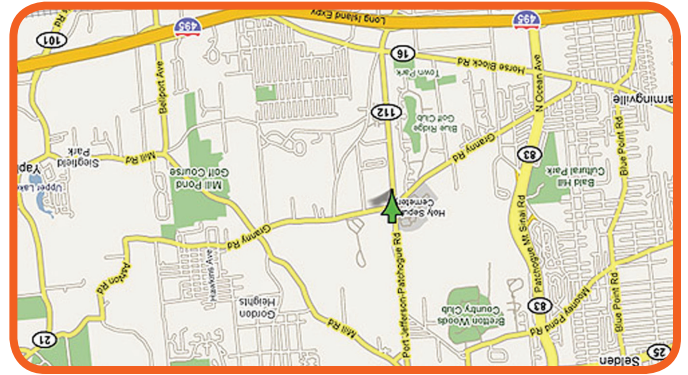

www.countryfairpark.com

3351 Route 112, Medford, NY 11763
Phone: 631-732-0579

Park Address:

Directions:
LIE Exit 64 - North 1 Mile

COUNTRY FAIR ENTERTAINMENT PARK

WE HOPE YOU CAN COME!

YOU'RE INVITED TO

FOR A FUN-FILLED

PARTY!

GREAT ENTERTAINMENT

www.countryfairpark.com

GO-KARTS • MINI GOLF • BATTING • GOLF RANGE • LASER TAG

For: _____

Date: _____ Time: _____

Raindate: _____ Time: _____

Place: _____ Country Fair Entertainment Park